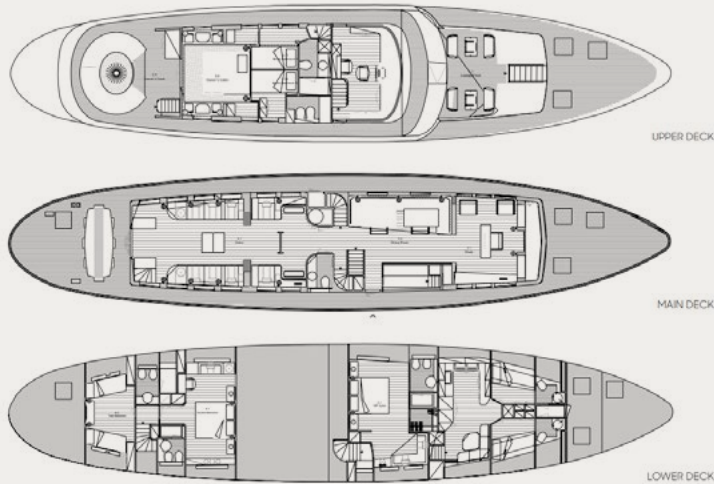

MOTOR YACHT **SOUNION II**

BENETTI 103' 9"

M/Y SOUNION II | THE YACHT

At 31.62 meters, SOUNION II combines the timeless exterior of a classic Benetti with a fully modernized interior, refitted in 2023. She accommodates 10 guests in four en-suite cabins, including two Masters, one VIP, and a Twin. Her contemporary interior features honey wood, white upholstery, and turquoise accents, while three decks offer bright, relaxed living. Spacious outdoor lounges, sun pads, and alfresco dining create a refined beach-club feel. Guests can enjoy Seabobs, paddleboards, water skis, and inflatables. With 11.5-knot cruising, stabilizers, and efficient fuel use, SOUNION II provides smooth, effortless luxury at sea.

M/Y **SOUNION II** | SUNDECK & UPPER DECK

M/Y **SOUNION II** | SALOON & DINING AREA & AFT DECK

M/Y SOUNION II | CABINS

M/Y **SOUNION II** | SPECIFICATIONS

Builder/Type: **Benetti 103' 9"**
Built/Refit: **1969 / 2023**
L.O.A: **31,62m 103,90ft**
Beam: **6,20m 20,40ft**
Draft: **3,00m 9,10ft**
Main Engines: **2x VOLVO TAMD 750 HP**
Cruising speed: **11knots**
Maximum speed: **13knots**
Fuel Consumption: **150lt/hr**

Accommodation: 10 guests in two Master Suites (one Master Suite in upper deck along with two fixed extra pullman berths and access to private terrace and one Master Suite in lower deck equipped with walk-in wardrobe and sofa), 1 VIP Cabin and 1 Twin Cabin, all with en-suite facilities.