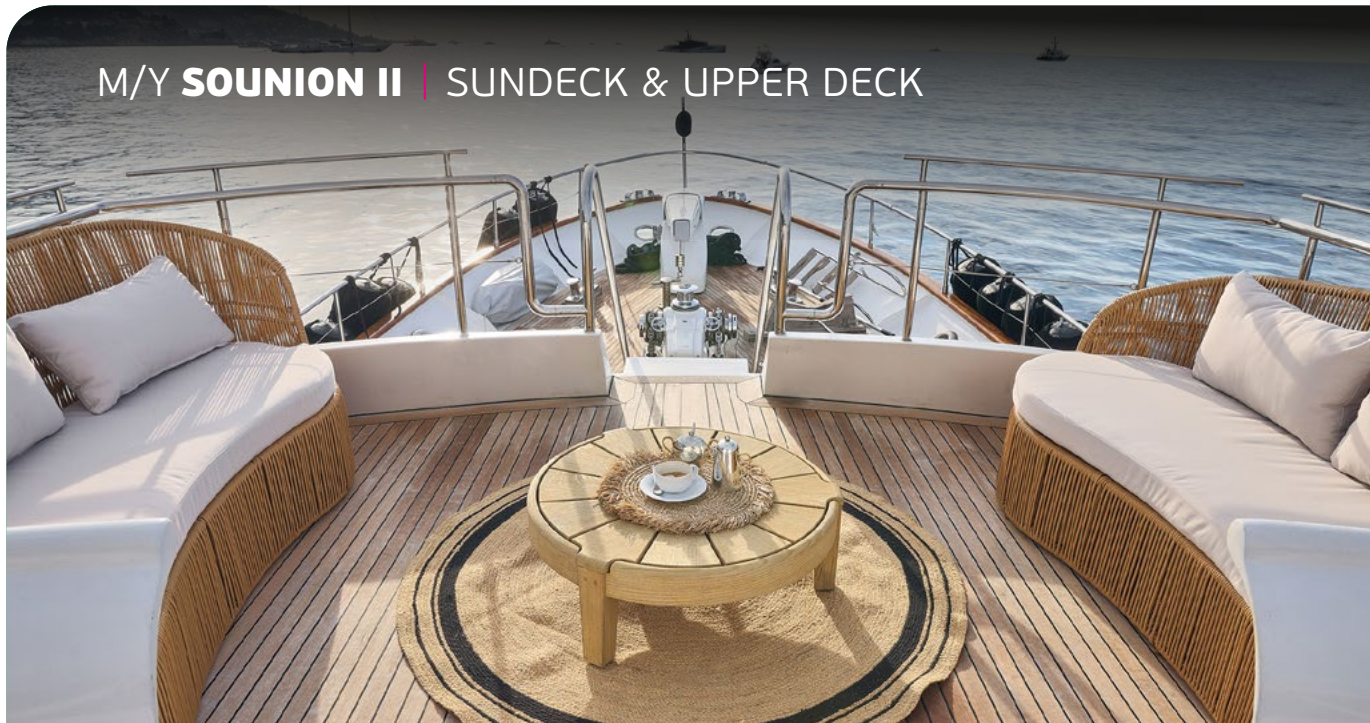

M/Y **SOUNION II** | SUNDECK & UPPER DECK