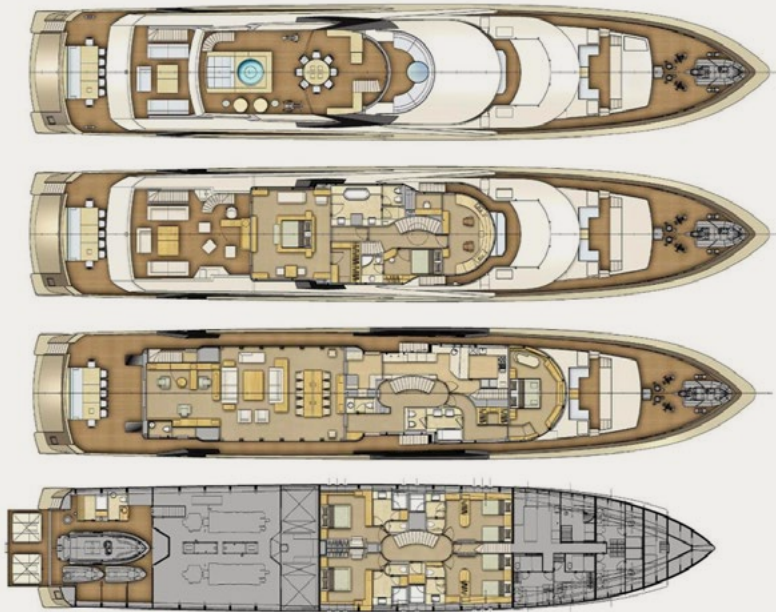

M/Y LA PELLEGRINA 1 | SPECIFICATIONS

Builder/Type: **Couach 164'**
Built/Refit: **2012 / 2024**
L.O.A: **50,00m / 164,10ft**
Beam: **9,30m / 30,60ft**
Draft: **2,50m / 8,20ft**
Main Engines: **2x 5240hp MTU**
Generators: **2x 125kw Kohler**
Cruising speed: **16knots**
Maximum speed: **28knots**
Fuel Consumption: **620lt/hr**

Accommodation: 12 Guests in 1 Master Suite, 1 VIP, 3 Double and 1 Twin Cabin all with ensuite facilities.

Crew consisting of 11: Captain, Chief Officer, Second Officer, Chef, Chief Engineer, Second Engineer, Chief Stewardess, Second Stewardess, Third Stewardess, Stewardess, Deckhand.

General amenities: Stabilizers both underway and at anchor, Air conditioning, Deck Jacuzzi, Approved RYA water sports centre, Starlink - Wifi connection, Gym/exercise equipment, Satellite TV, BBQ & Beach Set up.

Tender & Toys: Tender 18' (6m) Novurania Equator EQR 600, Crew Tender 3,40m inflatable 25hp Yamaha, 2x Seadoo Spark 90Cv (2020), 2x Knee Boards, 2x Wakeboards, 3x Water skis (adults & children), 2x F5S Seabob, 2x 10ft Jobe Sups, 3-seat Jobe Banana, 1 Inflatable 2 seat sofa, Fishing Equipment, 2x Jobe Infinity Seascooters, 1 Jobe 2-seat Towable Tube, 1 Efoil, 2-seat Canoe Kayak, Extension inflatable deck, Waterslide (upon request), Any other water toys can be upon request