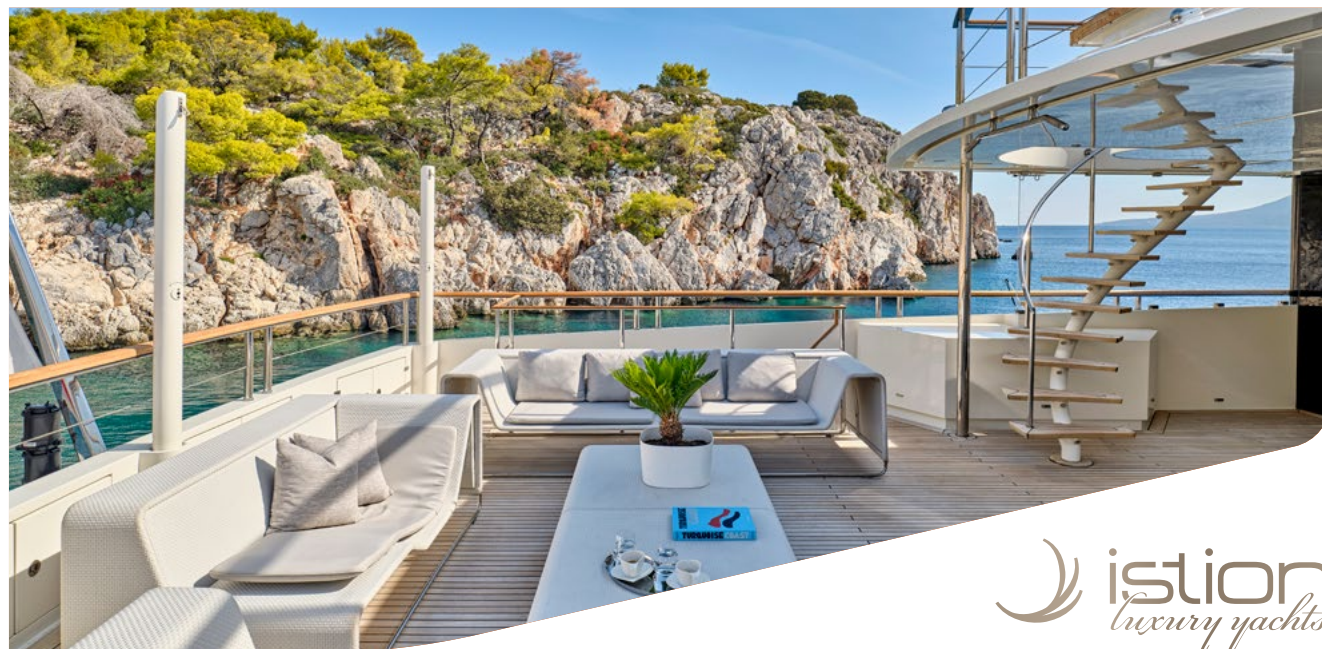

M/Y LA PELLEGRINA 1 | MASTER SUITE