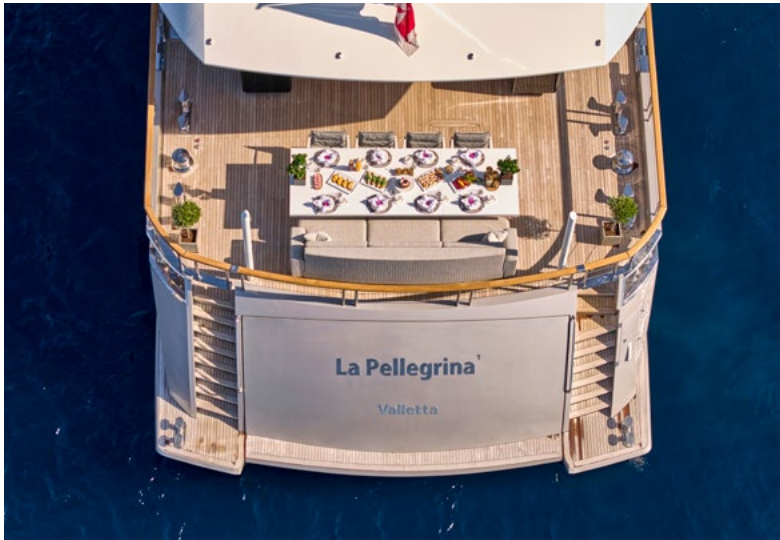

M/Y LA PELLEGRINA 1 | AFT DECK