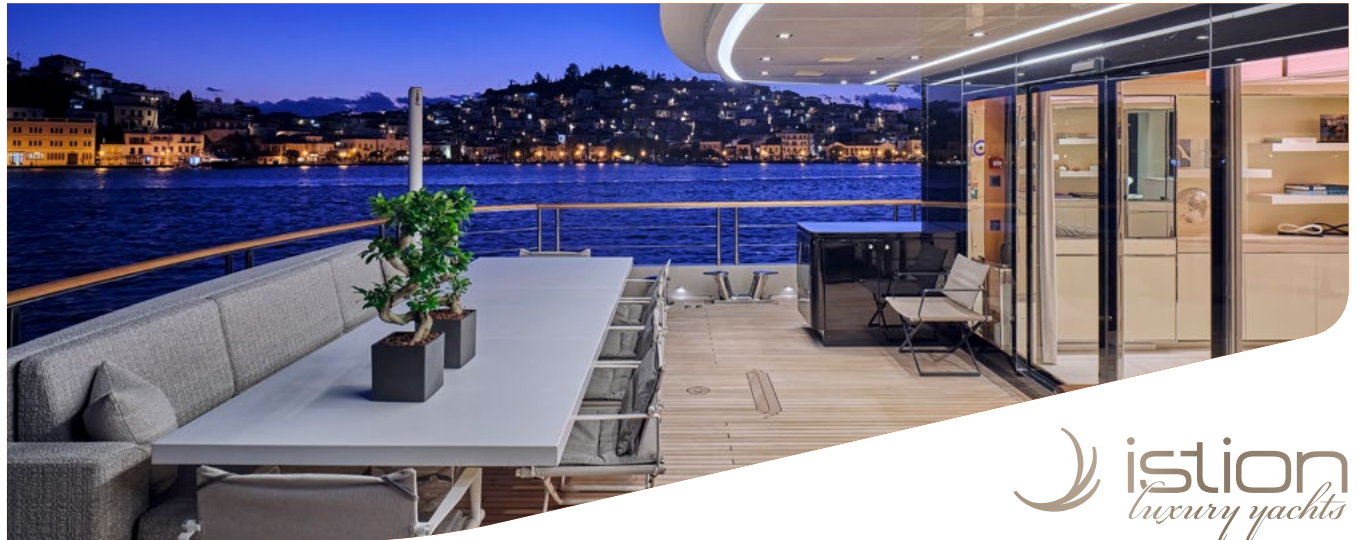

M/Y LA PELLEGRINA 1 | AFT DECK