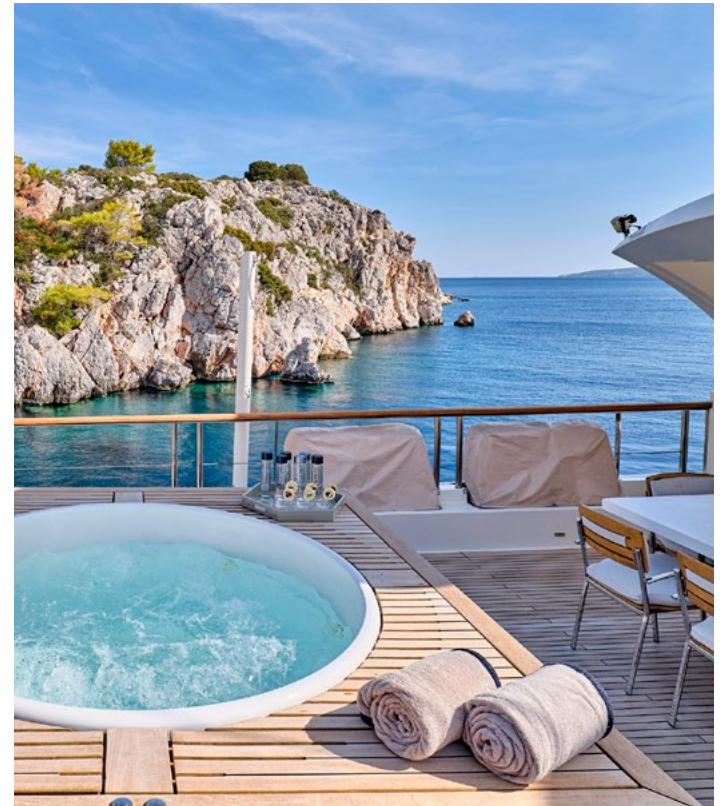

M/Y LA PELLEGRINA 1 | FLYBRIDGE