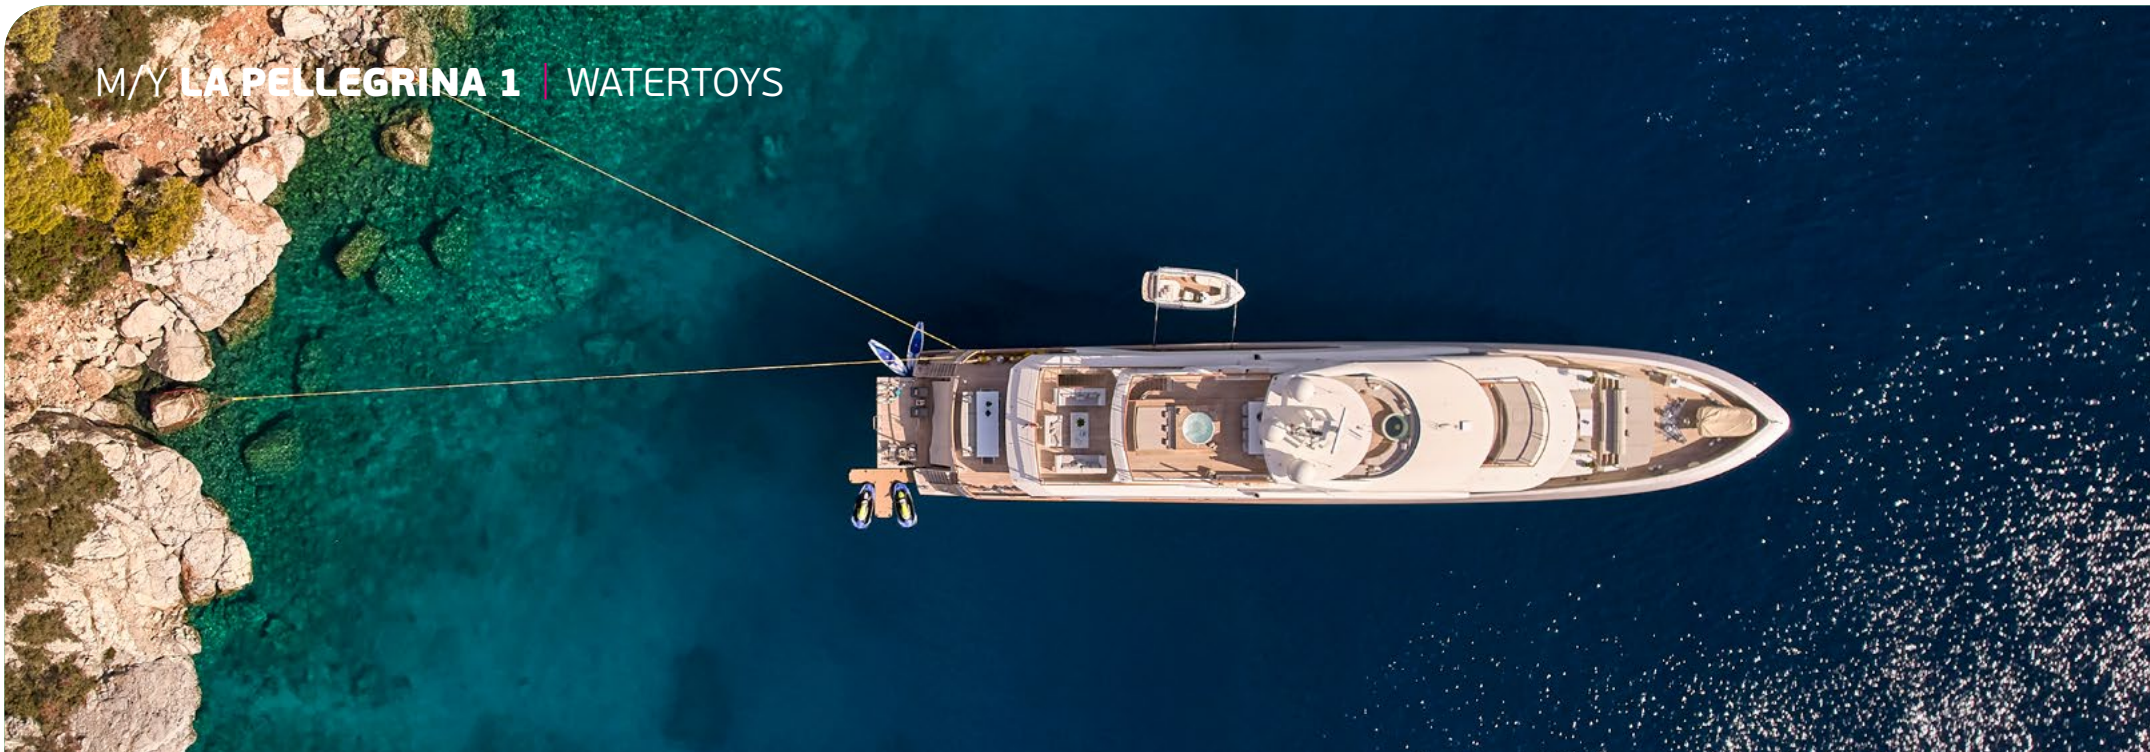

M/Y LA PELLEGRINA 1 | WATERTOYS