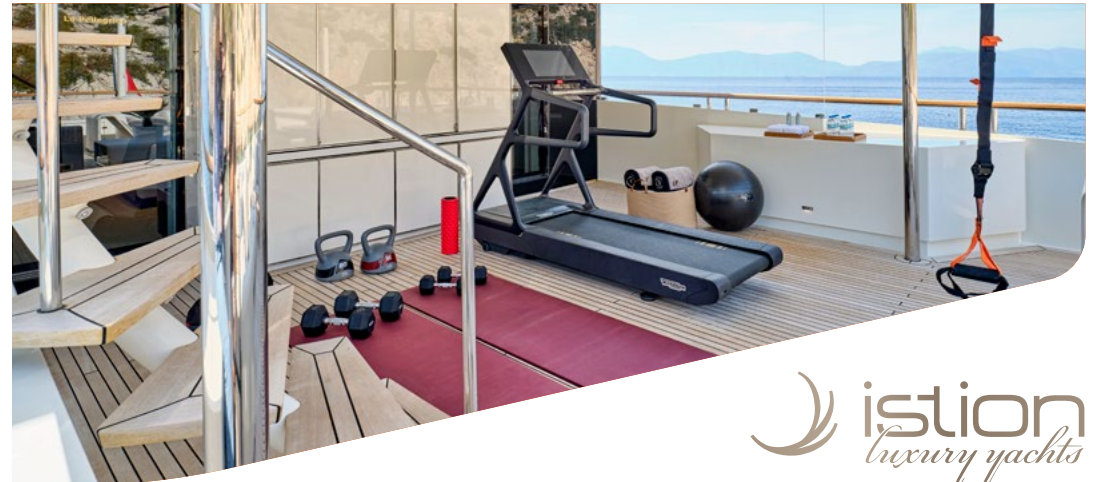

With her striking design and exceptional craftsmanship, she is a true symbol of luxury and sophistication. The open-plan main saloon, flooded with natural light from full-height windows, offers an elegant seating area and a refined dining space separated by a sleek island credenza.

Her exterior spaces are expansive and spread across three decks. The sundeck offers sunbeds, a spa jacuzzi, a dining table, and a wet bar for alfresco dining, while the large swimming platform provides easy access to the sea for relaxation & water activities.

M/Y LA PELLEGRINA 1 | KEY FEATURES

FULL ENGINE REBUILD COMPLETED IN 2025 / OPTIMIZED FOR EFFICIENCY, OFFERING FLEXIBLE CRUISING SPEEDS TAILORED TO GUEST PREFERENCES / OUTSTANDING CREW WITH YEARS OF EXPERTISE AND EXCEPTIONAL SERVICE / MODERN, LIGHT INTERIORS COMPLEMENTED BY EXPANSIVE FLOOR-TO-CEILING WINDOWS IN THE MAIN SALO / LUXURIOUS MASTER SUITE ON THE BRIDGE DECK WITH ITS OWN PRIVATE TERRACE AND FITNESS AMENITIES / BALANCE FITNESS AND RELAXATION WITH OUR ONBOARD GYM AND INVITING DECK JACUZZI / MAIN DECK VIP SUITE OFFERING EXPANSIVE 180 DEGREE PANORAMIC VIEWS / AN UNPARALLELED VARIETY OF AQUATIC TOYS & GEAR / STABILIZERS UNDERWAY & AT ANCHOR

General amenities: Stabilizers both underway and at anchor, Air conditioning, Deck Jacuzzi, Approved RYA water sports centre, Starlink - Wifi connection, Gym/exercise equipment, Satellite TV, BBQ & Beach Set up.