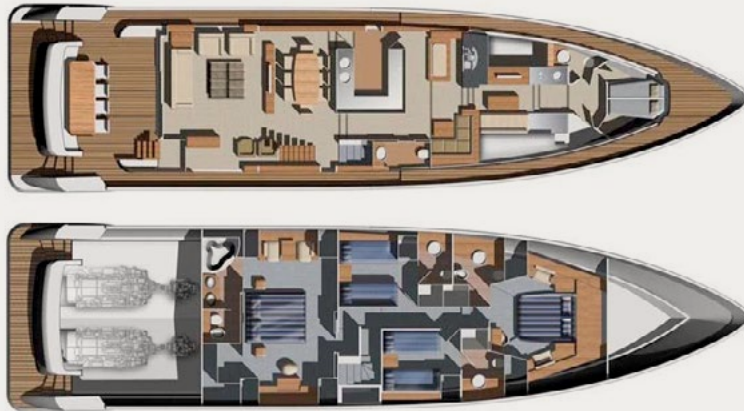

MOTOR YACHT **RED ROSE**

AICON 85 FLYBRIDGE

M/Y RED ROSE | THE YACHT

The Aicon 85ft Red Rose is a stunning luxury motor yacht that combines sleek design and exceptional comfort to provide an unforgettable yachting experience. The yacht's design is a perfect blend of sophistication and modernity, making her an eye-catching vessel on the water. Her zero speed stabilisers ensure comfort when at anchor. Red Rose has a spacious sundeck with ample seating, a Jacuzzi and a hardtop that is larger than other yachts of her size. It's the perfect place to enjoy al fresco dining all day, from a light breakfast in the early morning to a long lunch followed by a gastronomic feast in the evening. With her combination of elegance and performance, Red Rose offers an exceptional luxury yachting experience perfect for those seeking adventure and relaxation.

M/Y RED ROSE | SALOON & DINING AREA

M/Y RED ROSE | CABINS

M/Y RED ROSE | AFT DECK & BOW SUNDECK

M/Y RED ROSE | SPECIFICATIONS

Builder/Type: **Aicon 85 Flybridge**
Built/Refit: **2010 / 2024**
L.O.A: **26m / 85ft**
Beam: **6,42m / 21ft**
Draft: **1,80m / 5,90ft**
Main Engines: **2x 3600hp CAT**
Generators: **2x 24kw Mase**
Cruising speed: **19knots**
Maximum speed: **26knots**
Fuel Consumption: **500lt/hr**

Accommodation: 10 guests in 1 Master cabin, 1 VIP cabin & 2 Twin cabins (both convertible to double) with one extra bunk bed in each twin cabin , all with en suite facilities.

Crew consisting of 5: Captain , Chef, Stewardess, Deck /Steward & Deckhand in separate compartments.